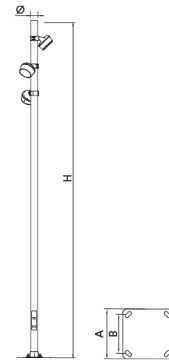

The **CICLO streetlamp** consists of a cylindrical Pole and a fully customizable combination of CICLO Floodlights . Available in heights ranging from 4 to 8 meters, it can accommodate up to five or six Floodlights . With the CICLO Floodlight , adjustable on both axes (vertical and horizontal) and featuring advanced LED technology, designers can precisely control the lighting of the space, down to the smallest detail.

-	H	Ø	A	B	
CICLO	157.48"	120 - 127	11.81"	7.87"	M18X500
CICLO	196.85"	120 - 127	11.81"	7.87"	M18X500
CICLO	236.22"	120 - 127	11.81"	7.87"	M18X500
CICLO	314.96"	120 - 127	15.75"	11.81"	M18X500

[Project sheet](#) | [CAD](#) | [HD image](#)