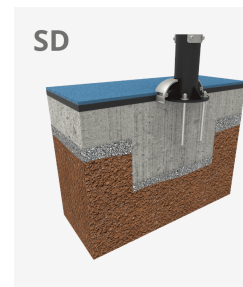

A x B			
A=186.61"	170.07 ft ²	20.08"	2
B=146.46"			

Materials:

Benefits : Strengthens and also develops the muscles of the upper limbs, pectorals, deltoids and biceps.

Instructions for use: Sit on the seat with your back against the backrest and grab the handles with both hands, pushing them slowly and returning to the initial position with a slow resistance movement.

Structure, Metal: Galvanized and oven-painted S235 steel tube. Its dimensions are $\varnothing 114\text{mm} \times 2.5\text{mm}$ thick. Moving parts and connecting tubes: $\varnothing 60\text{mm} / \varnothing 48\text{mm} \times 2\text{mm}$ thick. $\varnothing 38\text{mm} / \varnothing 32\text{mm} \times 2\text{mm}$ thick. Paint: 1 coat of powder coating made from a mixture of polyester resins, hardeners and pigments, lead-free and highly resistant to weathering. Color combination: Matt black and metallic grey RAL9006

AISI304 stainless steel screws

Handles : Thermoplastic rubber

Seats/Trims: Rotomolded HDPE with a thickness of 6-10mm.

Pedals/Pegs: PP

- None of the materials require special treatment for disposal.
- If the equipment is subject to severe use, the maintenance schedule should be increased.
- Do not use the product before completing installation/maintenance.
- See maintenance instructions.