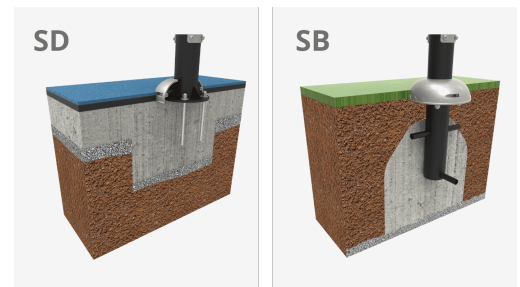

BENITO's healthy elements allow older people and adults to practice sports in both public and private spaces, allowing people to increase their well-being and quality of life, promoting health and social relationships.

- **Health functions** , cardiovascular and respiratory improvement, muscle strengthening, agility, flexibility and coordination of movements.
- **Social functions** , creation of leisure activities, promoting social integration, and greater recreational use of public spaces.

A x B			
A=157.87"	135.63 ft²	27.56"	1
B=142.13"