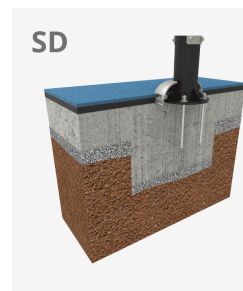

A x B			
A=152.76"	131.32 ft ²	-m	2
B=143.70"			

Materials:

Benefits: build up upper limb muscles and enhance the flexibility and agility of shoulder and wrist joint .

Use instructions: grasp the handle of the rotating wheel with both hands and turn them clockwise or counterclockwise.

Structure, Metal: S235 galvanised and powder-coated steel tube. $\varnothing 114\text{mm} \times 3\text{mm}$ thick. Moving parts: $\varnothing 60\text{mm} / \varnothing 48\text{mm} \times 2\text{mm}$ thick. Connecting tubes: $\varnothing 38\text{mm} / \varnothing 32\text{mm} \times 2\text{mm}$ thick. Paint: 1 coat of powder paint consisting of a mixture of polyester resins, hardeners and pigments, free of lead and with high resistance to bad weather conditions. Colour combination: matte black and metallic grey RAL 9006.