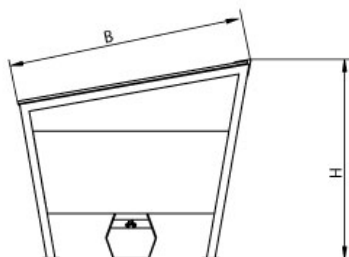

Bicycle Racks modular BOX high security for one bicycle with the option to add spaces as individual modules are combined.
Made of metal structure.
Modern and exclusive design.
Opening via Benito APP.

Ref.	A	B	H
MA03	120.47"	111.42"	95.67"