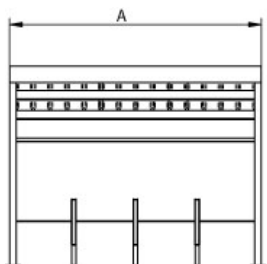

Bicycle Racks modular BOX high security for one bicycle with the option to add spaces as individual modules are combined.
Made of metal structure.
Modern and exclusive design.
Opening via Benito APP.

Ref.	A	B	H
MA03	120.47"	111.42"	95.67"