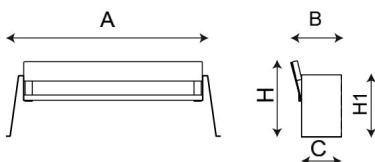

Recommended anchoring: M10 floor fixing screws depending on surface and project

Materials & Finishes:

ReBnew: 100% recycled polymer, sturdy and durable, derived from urban, industrial, and domestic waste... It is weather-resistant, resistant to oils, acids, and seawater. It does not splinter or crack, nor does it rot or dry out.

Irregular surface finish makes the board extremely durable as it effectively hides scratches caused by vandalism. Nevertheless, surface scratches can be repaired to restore it to a like-new condition.

Scratch Repair on ReBnew

AWARDED WITH "DER BLAUE ENGEL": Product with low environmental impact throughout its lifecycle. It is awarded to products that meet criteria for reducing environmental impact in manufacturing, recycling, packaging, use, emissions, collection, and disposal. In addition to environmental criteria, it includes quality, safety, energy consumption, and other considerations. It is one of the most prestigious labels globally.

Corten steel: The material itself creates its own protection through oxidation. The oxidation process goes through different stages of color until it reaches "stop," which is when it acquires its final color and stops losing rust and staining. The oxidation process and its tone vary depending on the location where the product is installed and the sun/rain/wind cycles to which it is exposed.

REF.	A	B	H	H1	Wt
UM352PR	86.61"	23.82"	32.68"	18.11"	2 Lbs