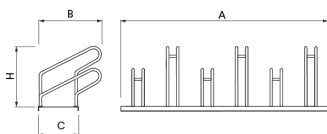

ARVELO bike rack made of hot-dip galvanised steel.
Anchoring: By means of M8 expansion bolts, according to surface and project.

Ref.	A	B	C	H	Wt
VBF06	70.87"	21.65"	13.78"	19.69"	40 Lbs

[Maintenance guide](#) | [Project sheet](#) | [CAD](#) | [Mounting instructions](#) | [BIM](#) | [HD image](#)