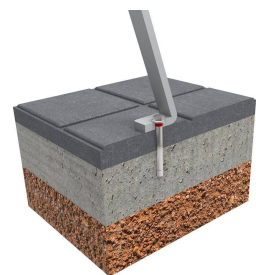

ARVELO bike rack made of hot-dip galvanised steel.
Anchoring: By means of M8 expansion bolts, according to surface and project.

Ref.	A	B	C	H	Wt
VBF06	70.87"	21.65"	13.78"	19.69"	40 Lbs

[Maintenance guide](#) | [Project sheet](#) | [CAD](#) | [Mounting instructions](#) | [BIM](#) | [HD image](#)