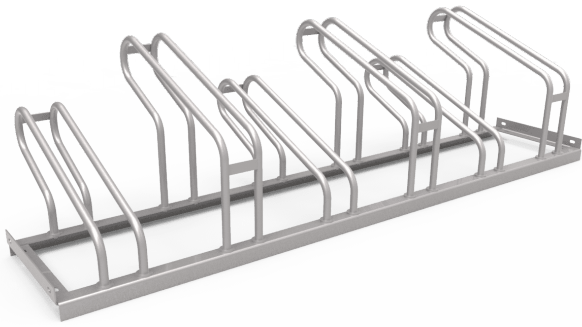

ARVELO bike rack made of hot-dip galvanised steel.
Anchoring: By means of M8 expansion bolts, according to surface and project.

Ref.	A	B	C	H	Wt
VBF06	70.87"	21.65"	13.78"	19.69"	40 Lbs

[Maintenance guide](#) | [Project sheet](#) | [CAD](#) | [Mounting instructions](#) | [BIM](#) | [HD image](#)