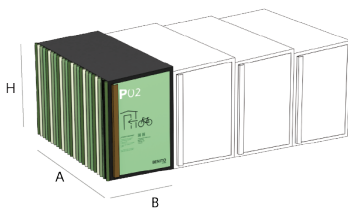

BOX LUX high security modular bike shelters for one bike with the option of adding additional spaces as the individual modules are combined.

Made of wooden structure.
Modern and exclusive design.
Opening via Benito APP.

Ref.	A	B	H	Wt
VBS01M	74.80"	31.50"	47.24"	2 Lbs

[HD image](#)

Opcional

Alternatives:

VBS01