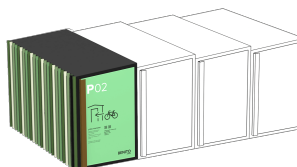

BOX LUX high security modular bike shelters for one bike with the option of adding additional spaces as the individual modules are combined.

Made of wooden structure.
Modern and exclusive design.
Opening via Benito APP.

Ref.	A	B	H	Wt
VBS01M	74.80"	31.50"	47.24"	2 Lbs

[HD image](#)

Opcional

Alternatives:

VBS01