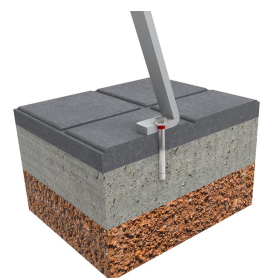

BIT secure bike rack for two bicycles, managed via app.
 It incorporates a double fixing chain with anti-scratch coating, protection box for the saddle, space for the helmet and electronic opening by means of a pivoting door. Recommended anchorage, by means of four M10 expansion bolts depending on the surface and project.

Ref.	A	B	H
VSB09	29.13"	16.14"	46.06"

Ground anchoring screws not included.

Projects:

BENITO

info@benito.com
tel. 93 852 1000