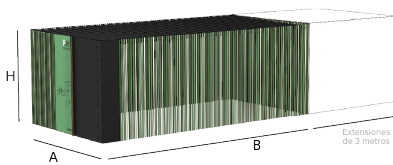

High security MODULAR bike shelters for 20 bicycles with the option of adding 10 spaces with each 3 metre extension.
Made of metal structure.
Equipped with lighting and video surveillance.
Modern and exclusive design.
Opening via Benito APP.

Ref.	A	B	H	Wt
VBS20MD	157.48"	236.22"	118.11"	2 Lbs
VBS20D	157.48"	236.22"	118.11"	2 Lbs

[Project sheet](#) | [CAD](#) | [HD image](#)

Alternatives:

VBS20MD