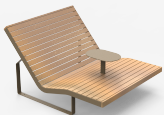

Double PIRO loungers from the Benito Design+ collection transform a residential area in Łódź (Poland) into a green, comfortable space designed for shared relaxation.

Łódź (Poland)

BENITO

-Site Furnishing

Łódź (Poland)

Double PIRO loungers from the Benito Design+ collection transform a residential area in Łódź (Poland) into a green, comfortable space designed for shared relaxation.

PIRO
UM3DB3

In this residential area of Łódź (Poland), the incorporation of double PIRO loungers from the Benito Design+ collection redefines the shared space as a more comfortable environment connected to the landscape.

Designed for two people and featuring an integrated central table, these pieces encourage shared relaxation and neighbourly interaction in a calm setting. Their green finish enhances integration with existing vegetation, reinforcing a natural atmosphere consistent with the landscaped surroundings.

The seating areas are strategically positioned among planting zones, creating small pockets of greater privacy that provide tranquillity while maintaining the communal character of the space. This layout balances intimacy and social interaction, enriching residents' daily experience. With a contemporary design and materials specifically developed for outdoor use, the Benito Design+ collection ensures durability, low maintenance, and aesthetic quality. The result is a space where residential architecture extends into the landscape, inviting people to pause, disconnect, and enjoy the shared environment in greater comfort.