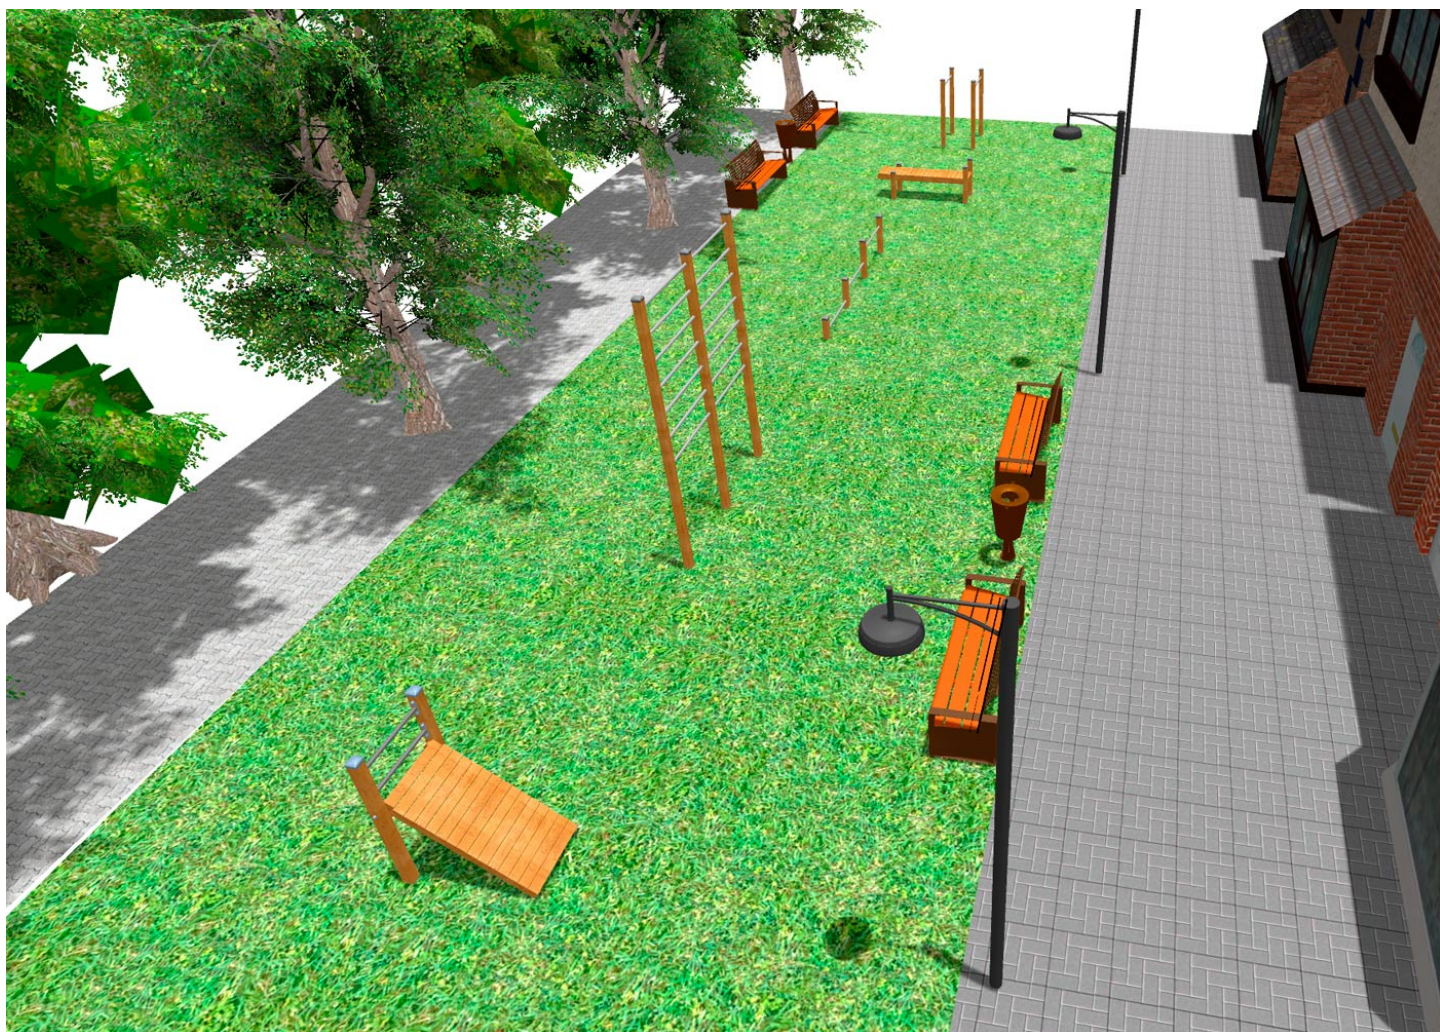

BENITO

–Playground Equipment

Project

PROJ-020-2018

Surface: 90 m²

Email: info@benito.com

Telephone: +34 93 852 1000

BENITO
-Playground Equipment

BENITO
-Playground Equipment

BENITO
-Playground Equipment

Product

Description
