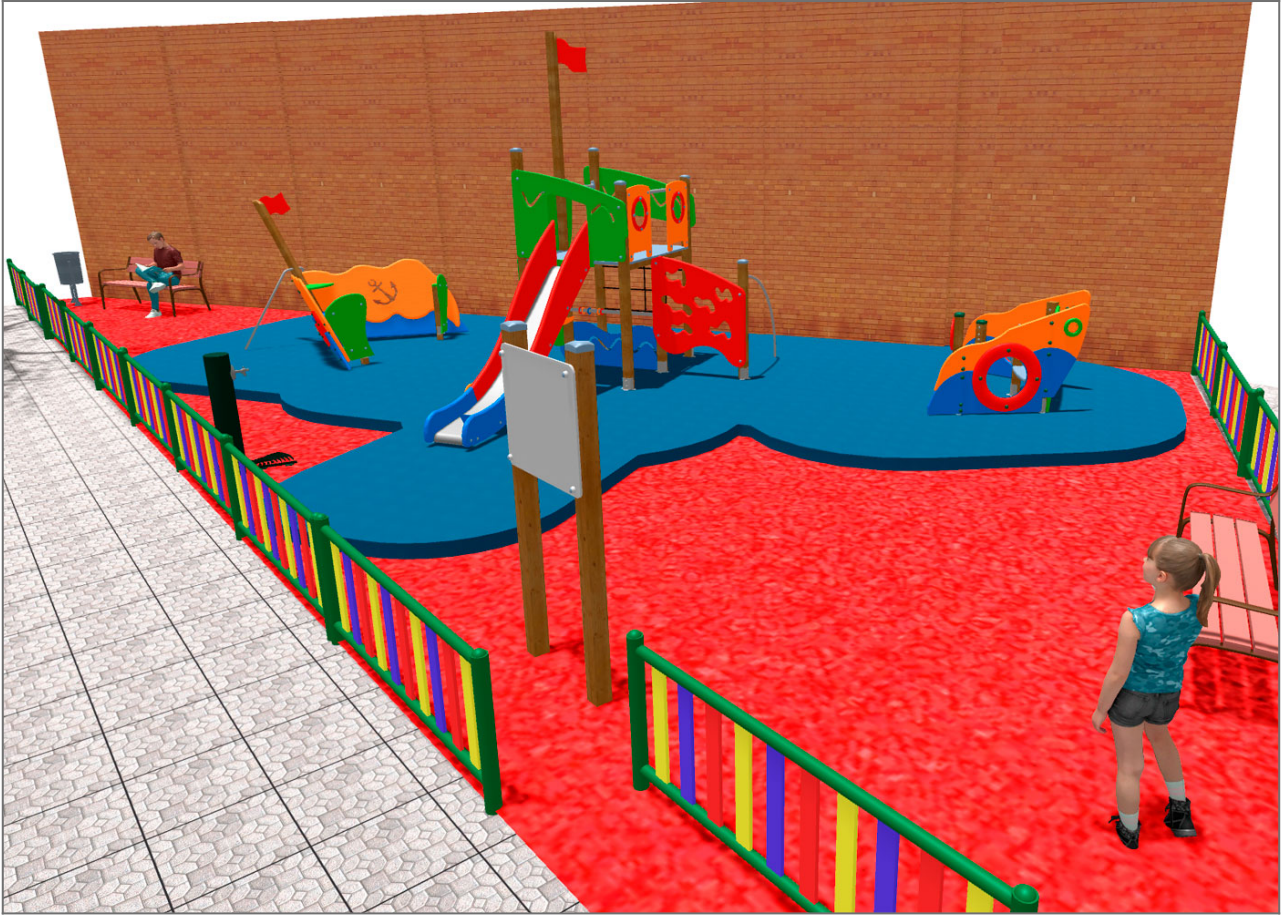

BENITO

–Playground Equipment

Project

PROJ-028-2018

Surface: 75 m²

Email: info@benito.com

Telephone: +34 93 852 1000

BENITO
-Playground Equipment

BENITO
-Playground Equipment

BENITO
-Playground Equipment

Product

Description
