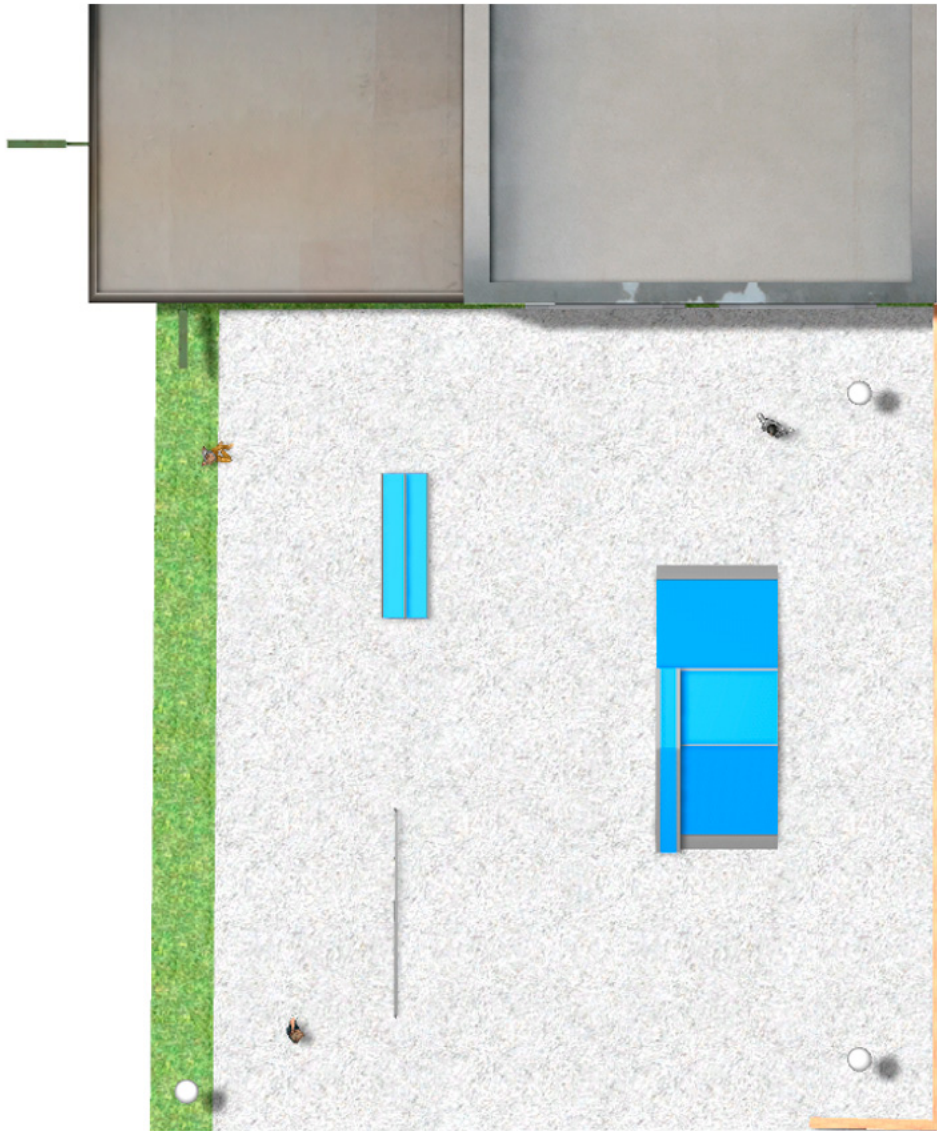

## Project

PROJ-047-2018

Surface: 250 m<sup>2</sup>

Email: [info@benito.com](mailto:info@benito.com)

Telephone: +34 93 852 1000

**BENITO**  
-Playground Equipment

**BENITO**  
-Playground Equipment

**BENITO**  
-Playground Equipment