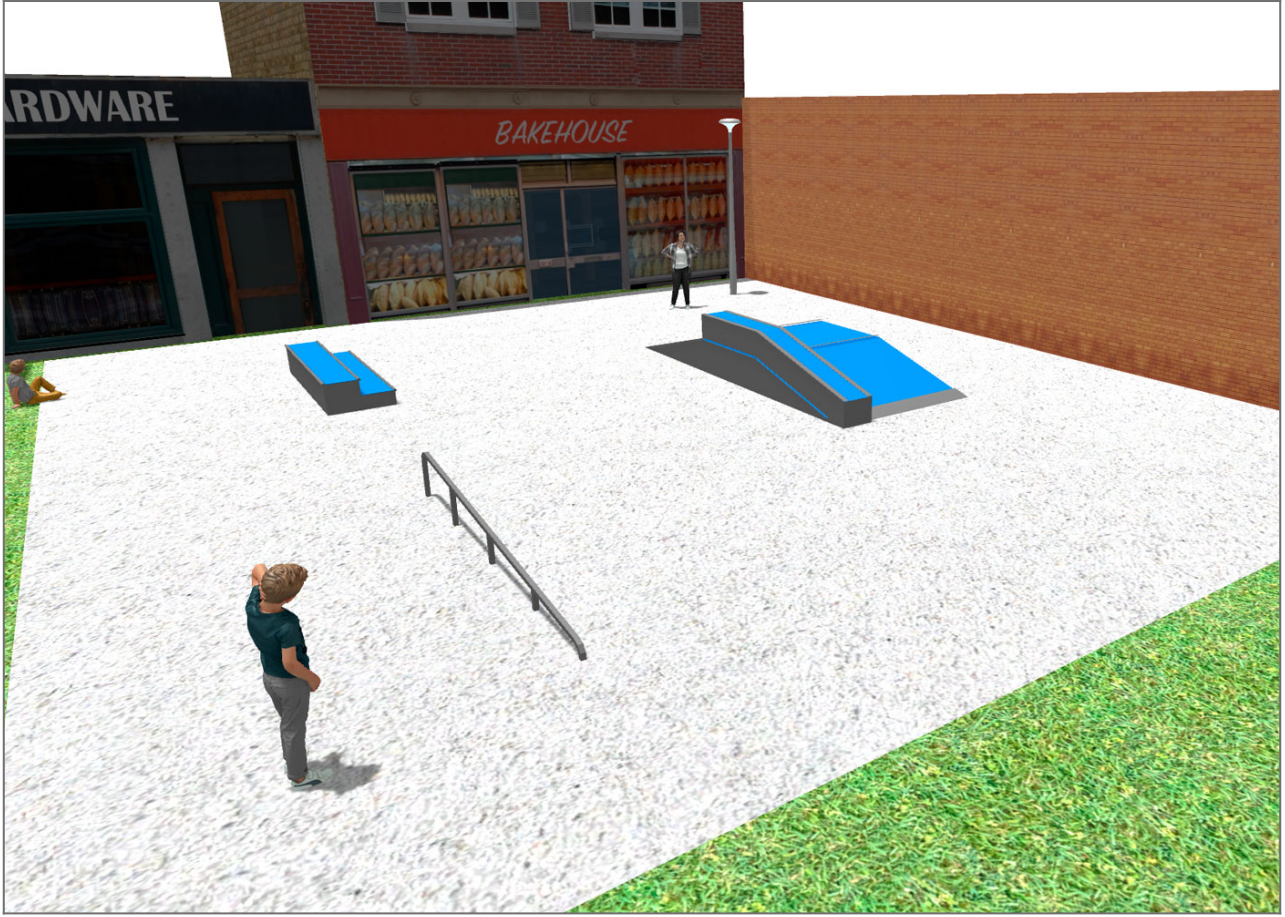

# BENITO

-Playground Equipment

## Project

PROJ-047-2018

Surface: 250 m<sup>2</sup>

Email: [info@benito.com](mailto:info@benito.com)

Telephone: +34 93 852 1000

**BENITO**  
-Playground Equipment

**BENITO**  
-Playground Equipment

**BENITO**  
-Playground Equipment