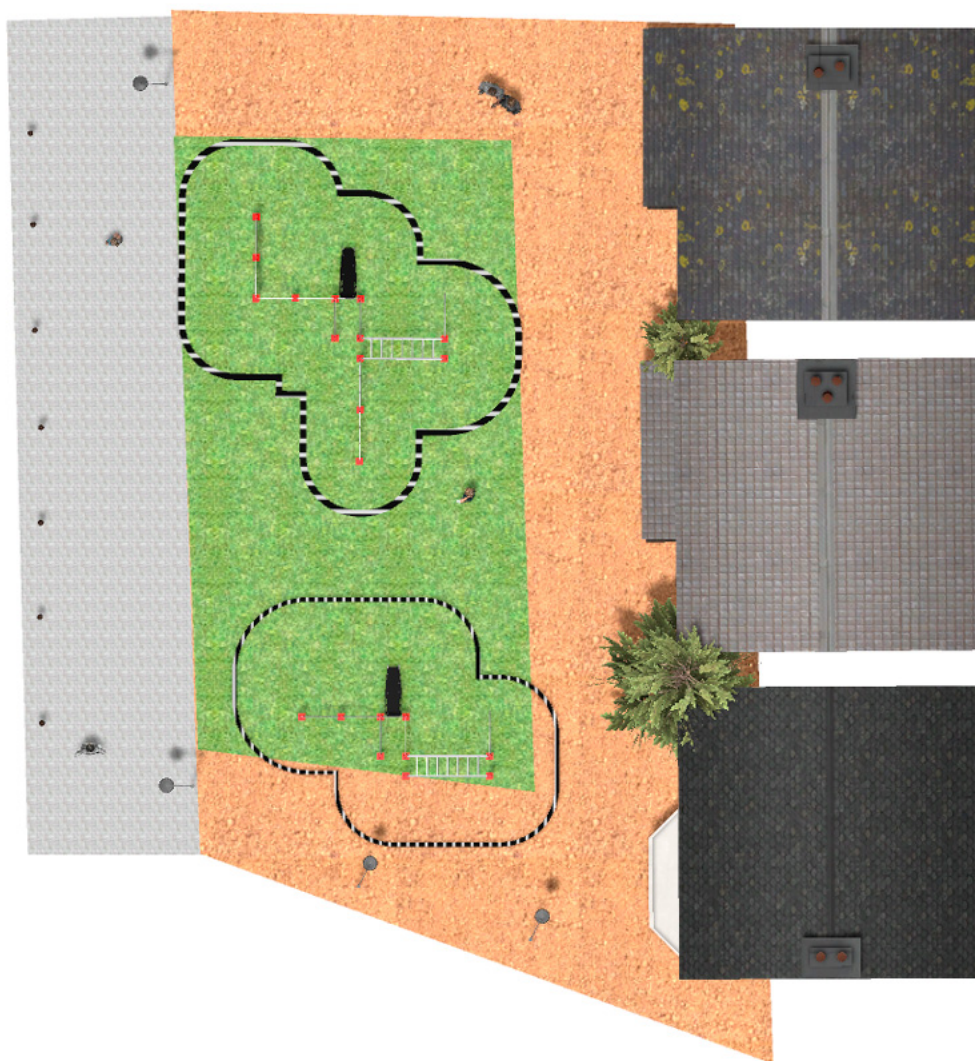

BENITO

-Playground Equipment

Project

PROJ-054-2018

Surface: 160 m²

Email: info@benito.com

Telephone: +34 93 852 1000

BENITO
-Playground Equipment

BENITO
-Playground Equipment

BENITO

-Playground Equipment

Product

Description
