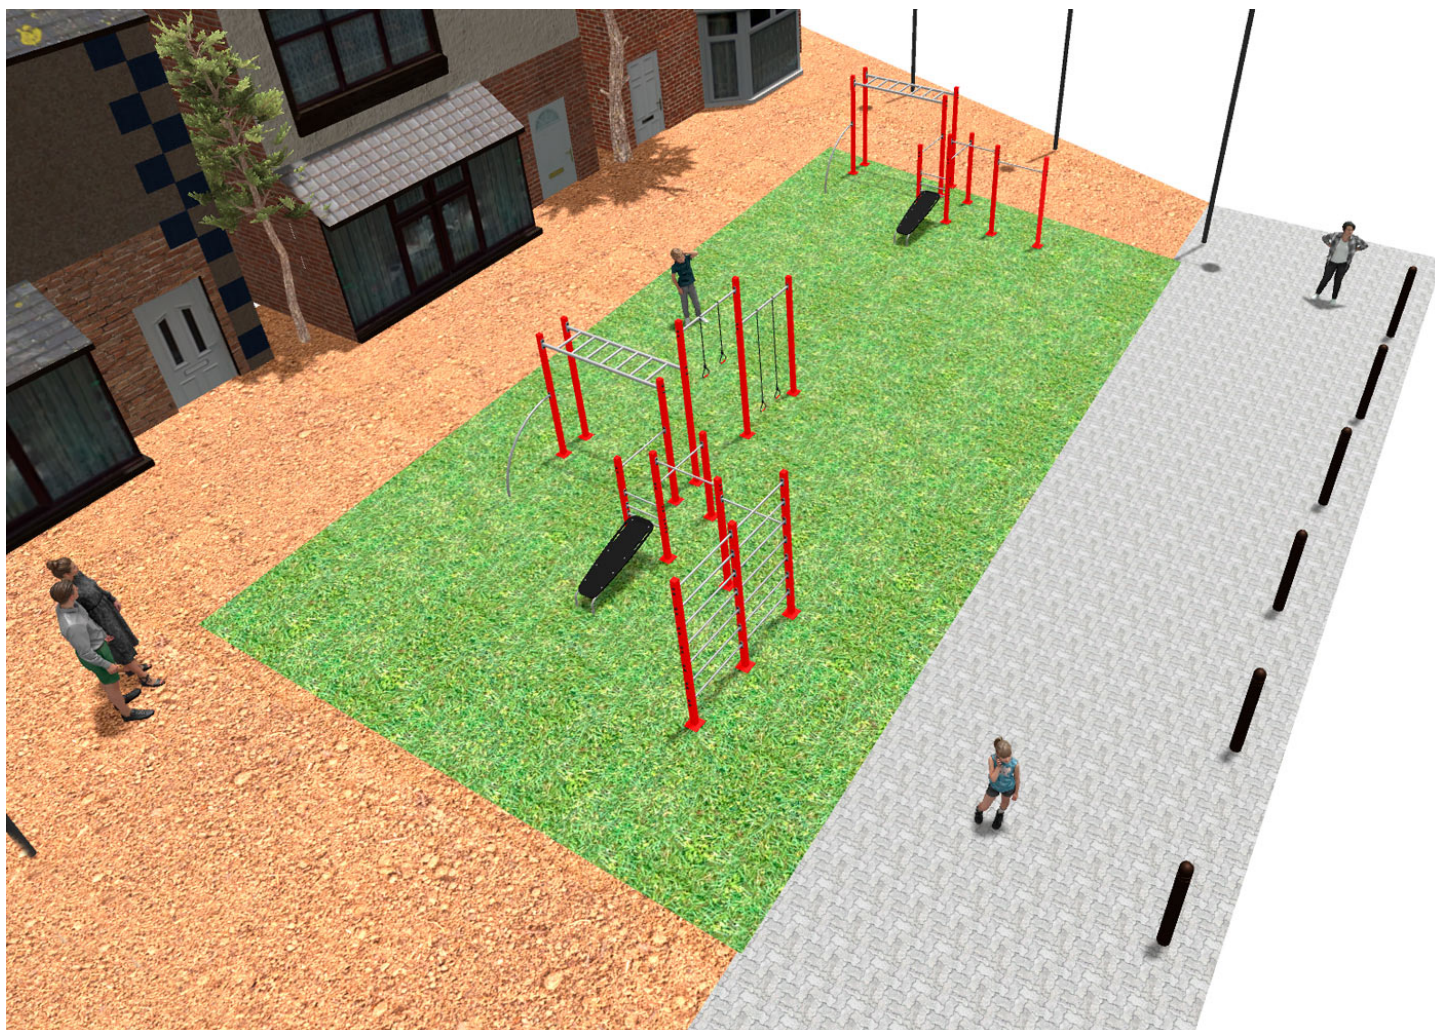

BENITO

-Playground Equipment

Project

PROJ-054-2018

Surface: 160 m²

Email: info@benito.com

Telephone: +34 93 852 1000

BENITO
-Playground Equipment

BENITO
-Playground Equipment

BENITO

-Playground Equipment

Product

Description
