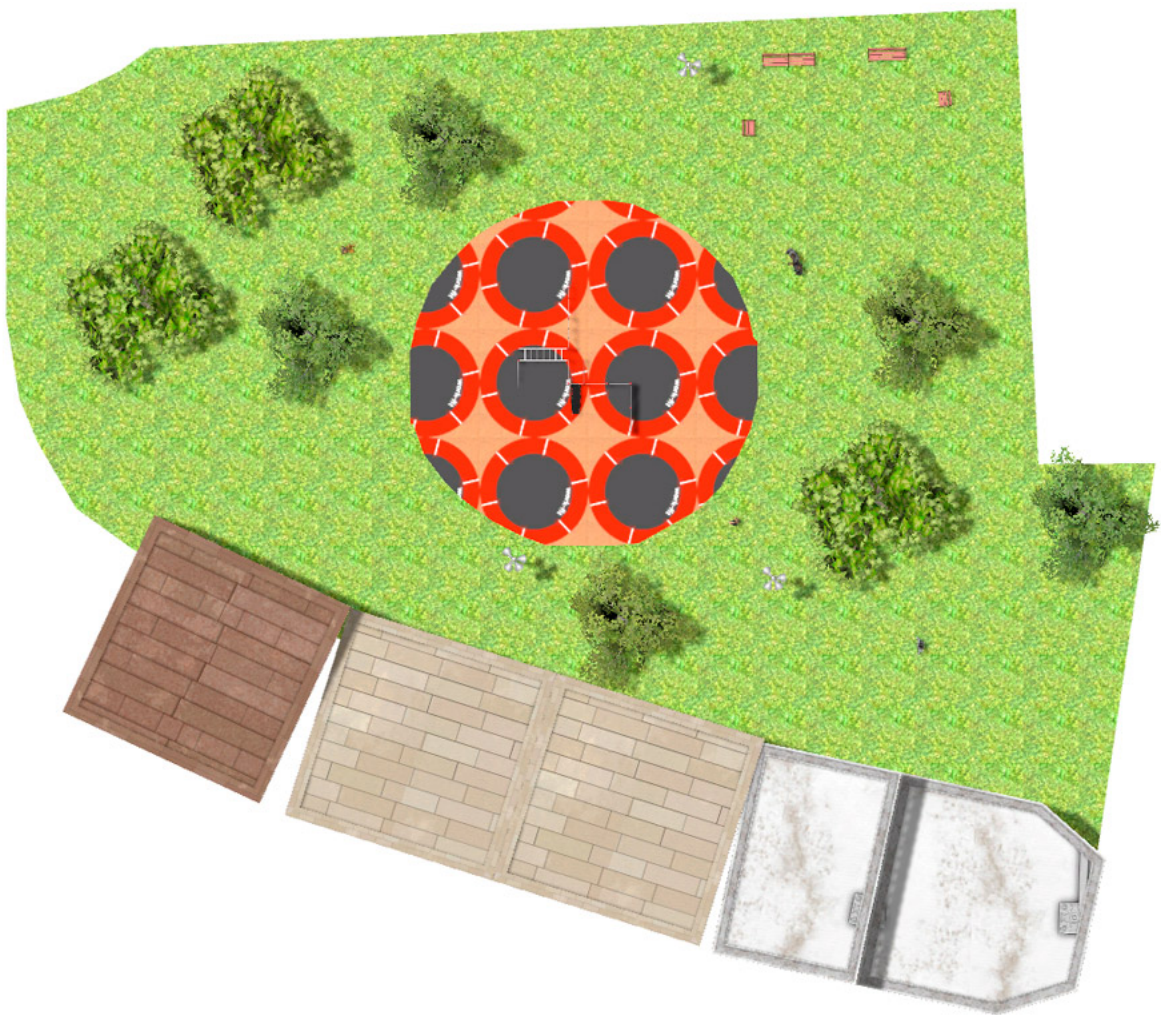

# BENITO

-Playground Equipment

## Project

PROJ-062-2018

Surface: 255 m<sup>2</sup>

Email: [info@benito.com](mailto:info@benito.com)

Telephone: +34 93 852 1000

**BENITO**  
-Playground Equipment

**BENITO**  
-Playground Equipment

# BENITO

-Playground Equipment

**Product**

**Description**

---