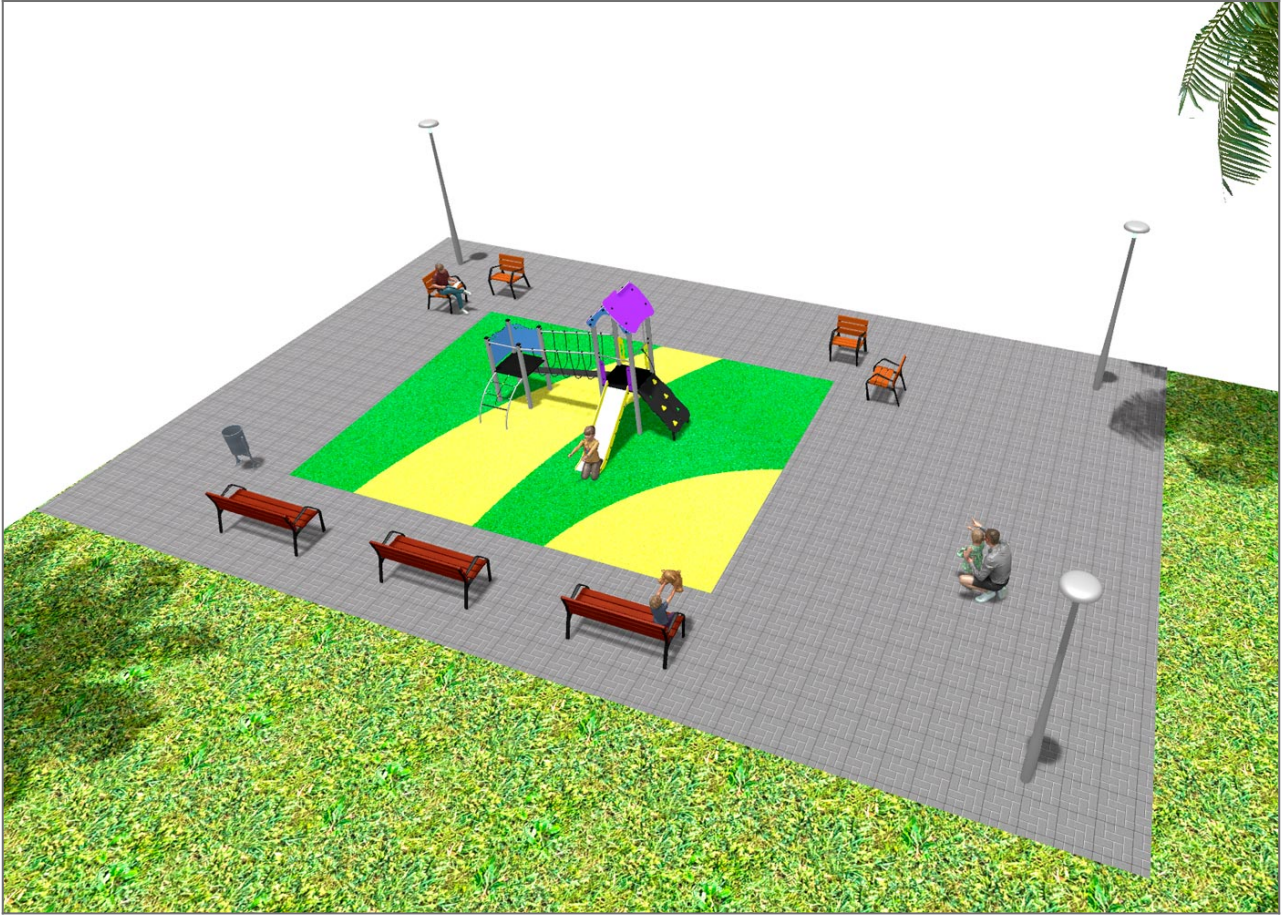

Project

PROJ-067-2018

Surface: 65 m²

Email: info@benito.com

Telephone: +34 93 852 1000

BENITO
-Playground Equipment

BENITO

-Playground Equipment

Product

Description
