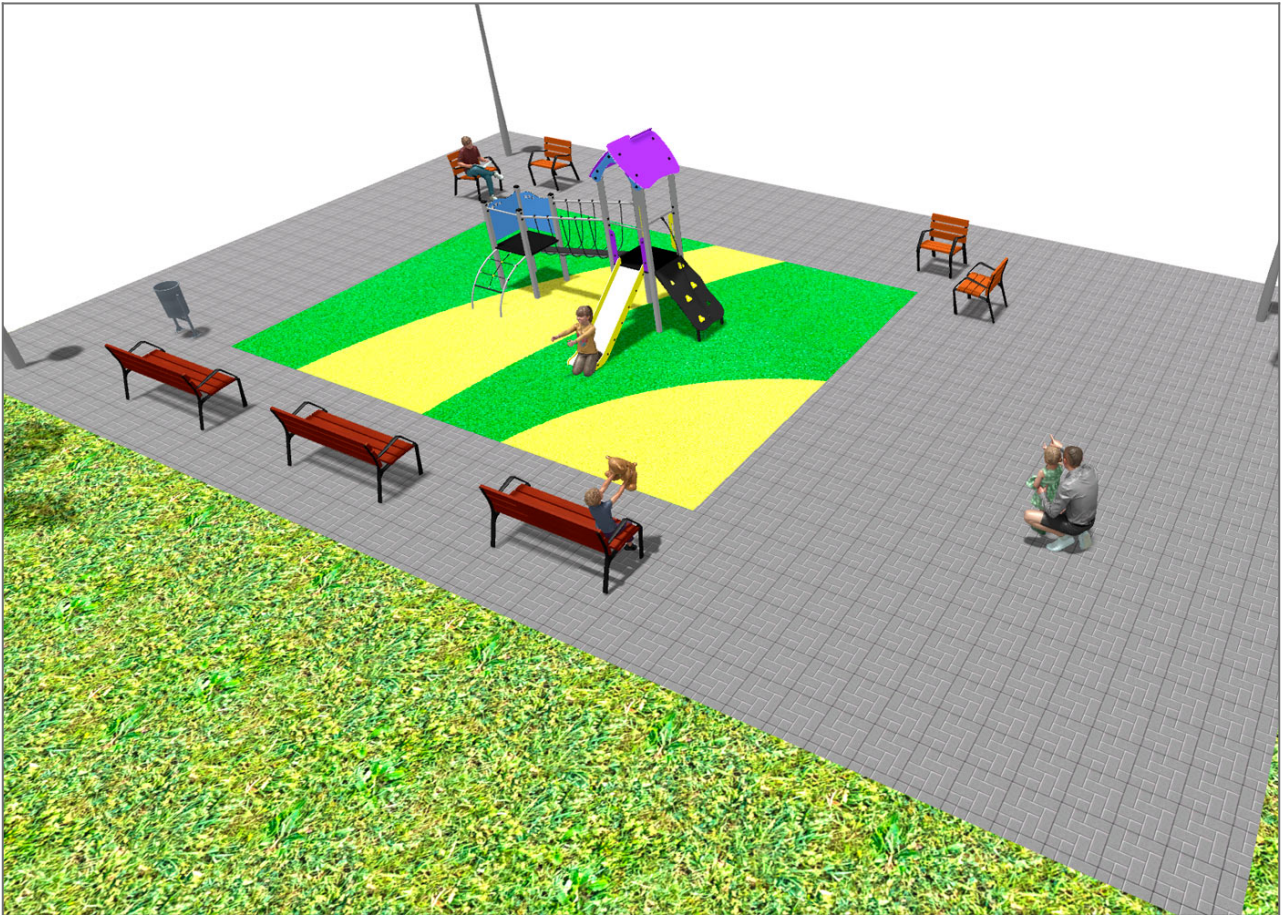

Project

PROJ-067-2018

Surface: 65 m²

Email: info@benito.com

Telephone: +34 93 852 1000

BENITO
-Playground Equipment

BENITO

-Playground Equipment

Product

Description
