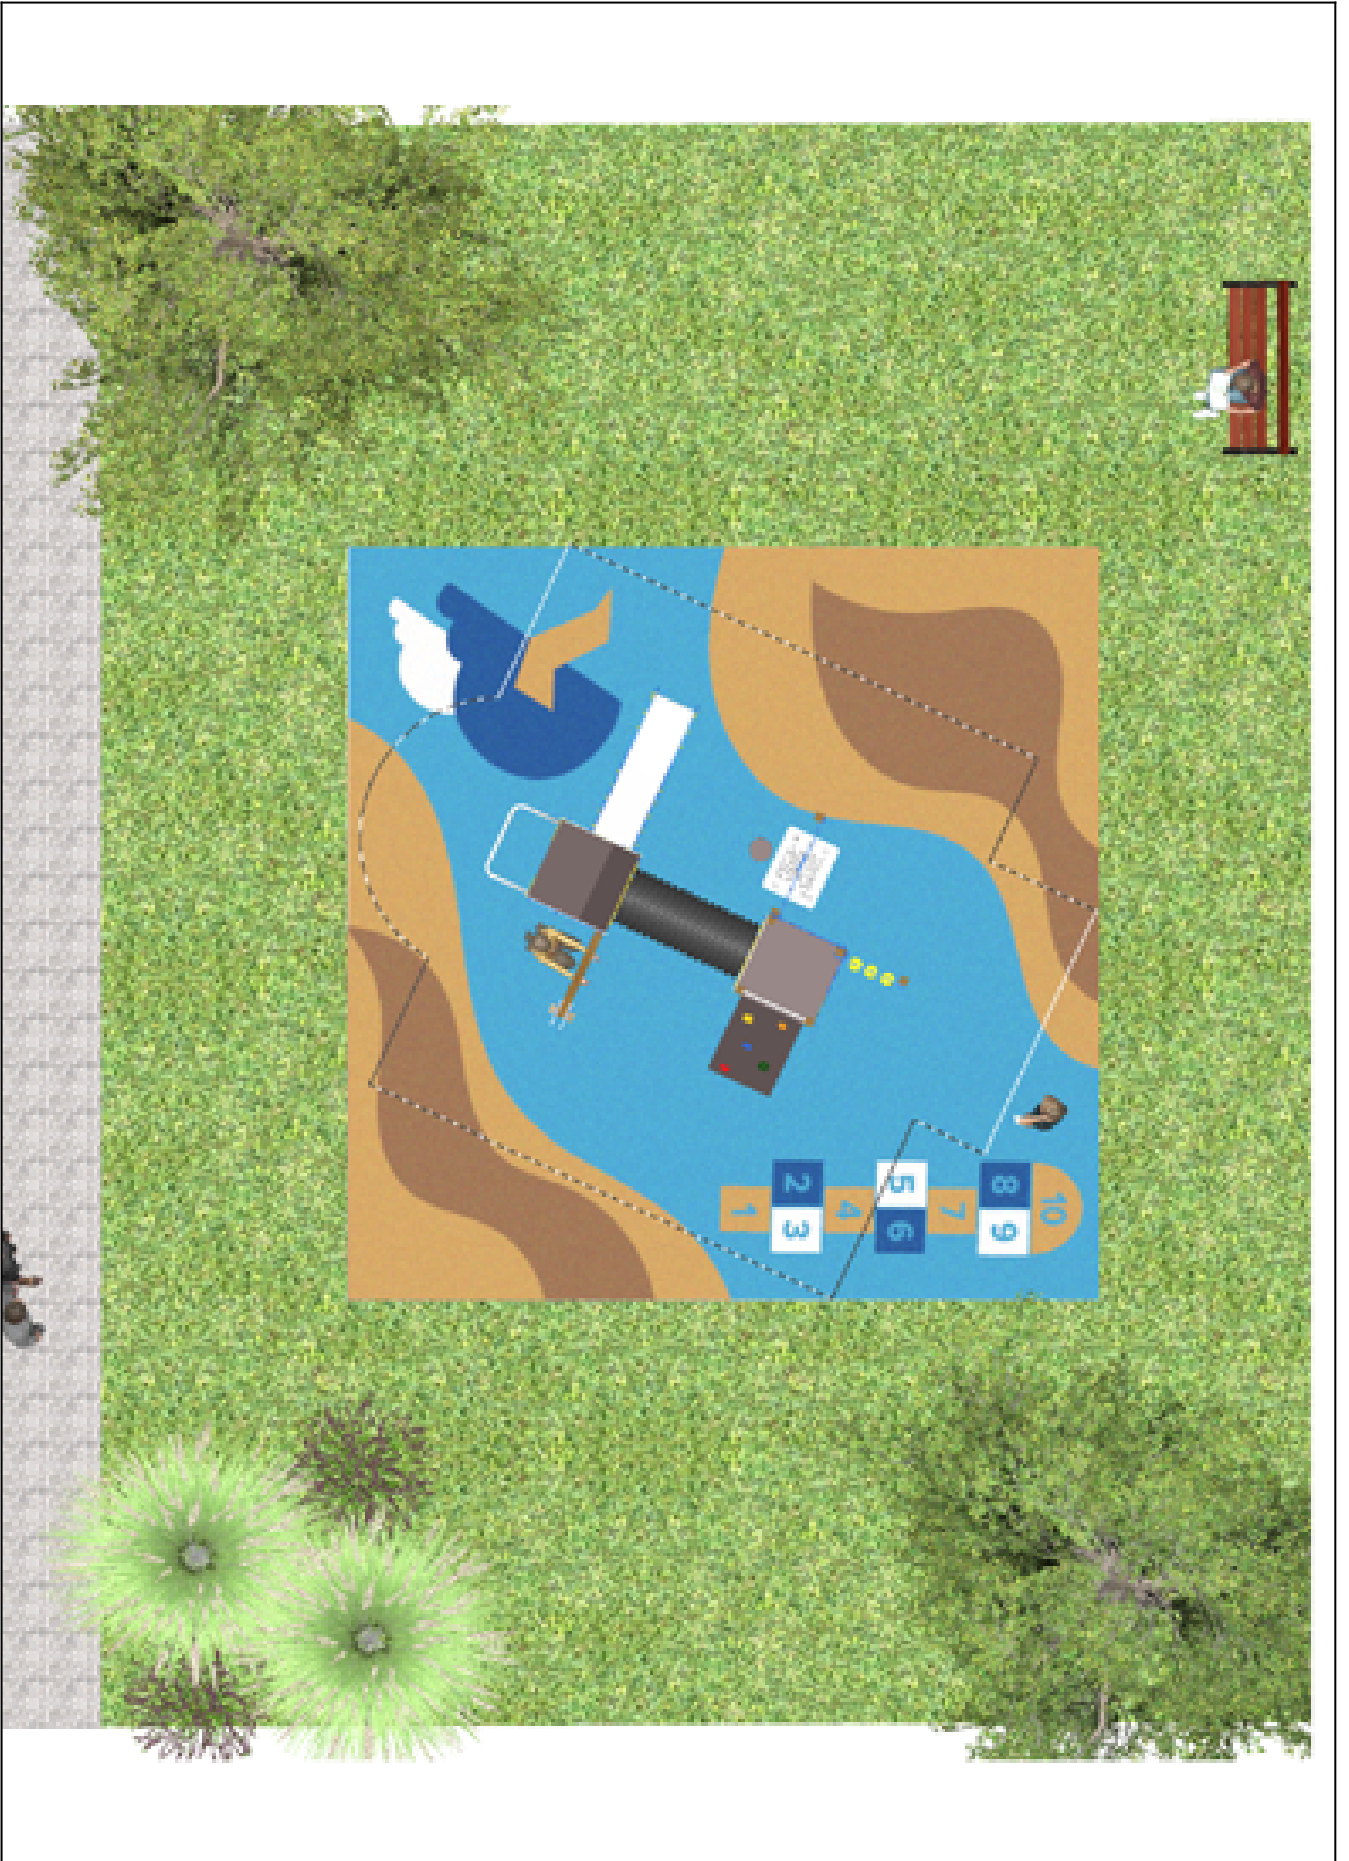

BENITO

-Playground Equipment

Project

PROJ-122-2022

Surface: 65 m²

Email: info@benito.com

Telephone: +34 93 852 1000

BENITO
-Playground Equipment

BENITO
-Playground Equipment

BENITO

-Playground Equipment

Product

Description
