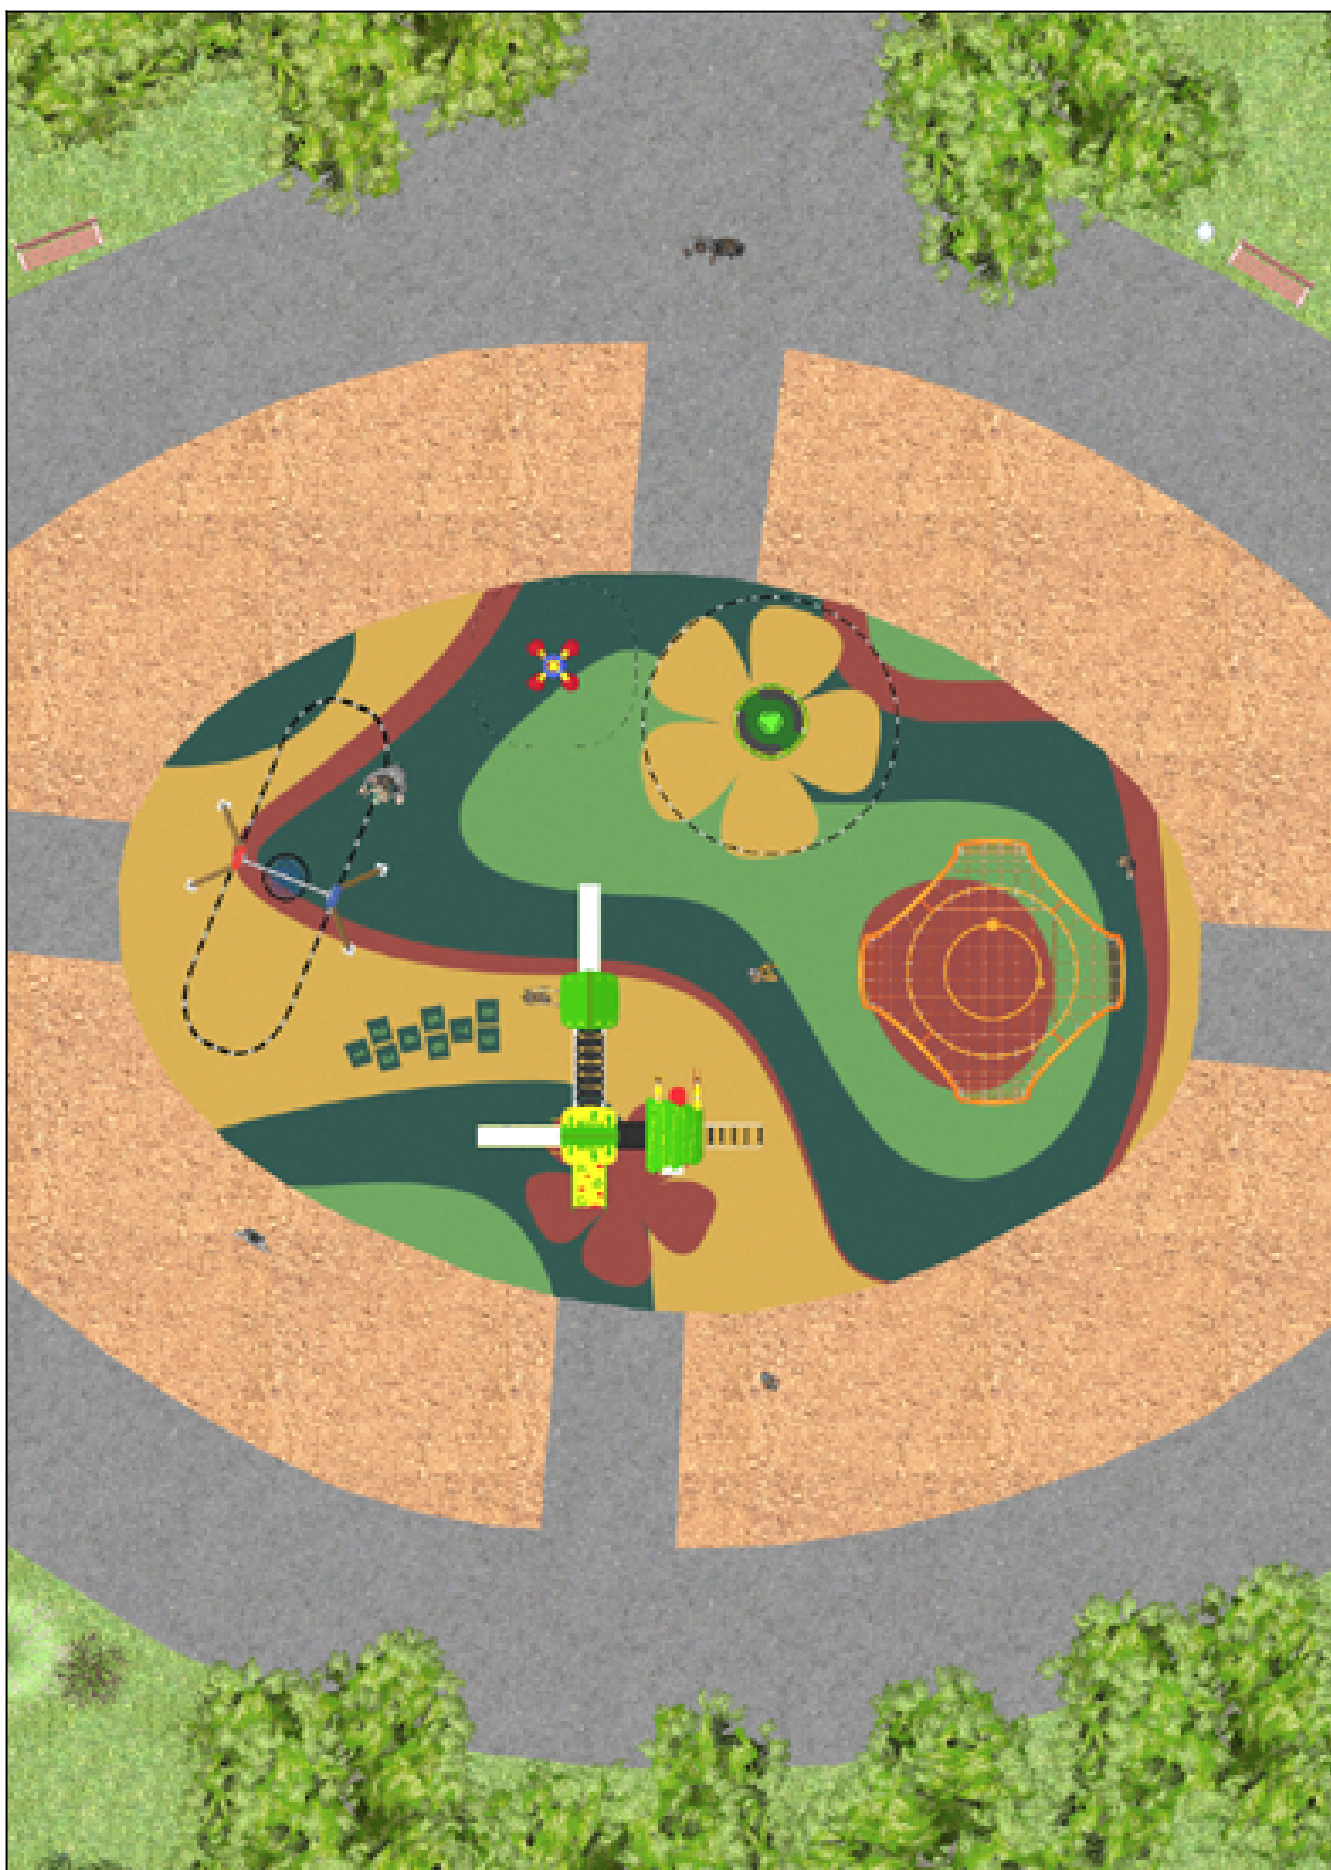

BENITO

–Playground Equipment

Project

PROJ-136-2022

Surface: 275 m²

Email: info@benito.com

Telephone: +34 93 852 1000

BENITO
-Playground Equipment

BENITO
-Playground Equipment

BENITO
-Playground Equipment

BENITO
-Playground Equipment

Product	Description
<p data-bbox="183 159 256 185">JFS06</p> 	<p data-bbox="368 159 421 185">Flop</p> <p data-bbox="368 188 1410 241">Fun and educative spring swing for children. Made of resistant materials according to the EN1176 standard.</p> <p data-bbox="368 275 884 302"> Data Sheet Certificate Certificate Conformity </p>
<p data-bbox="161 427 280 454">JL1000010</p> 	<p data-bbox="368 427 533 454">METAL 1 Nest</p> <p data-bbox="368 456 1477 510">Swings for children made of different materials such as wood and steel. Resistant to abrasion, corrosion and bad weather conditions.</p> <p data-bbox="368 544 884 571"> Data Sheet Certificate Certificate Conformity </p>