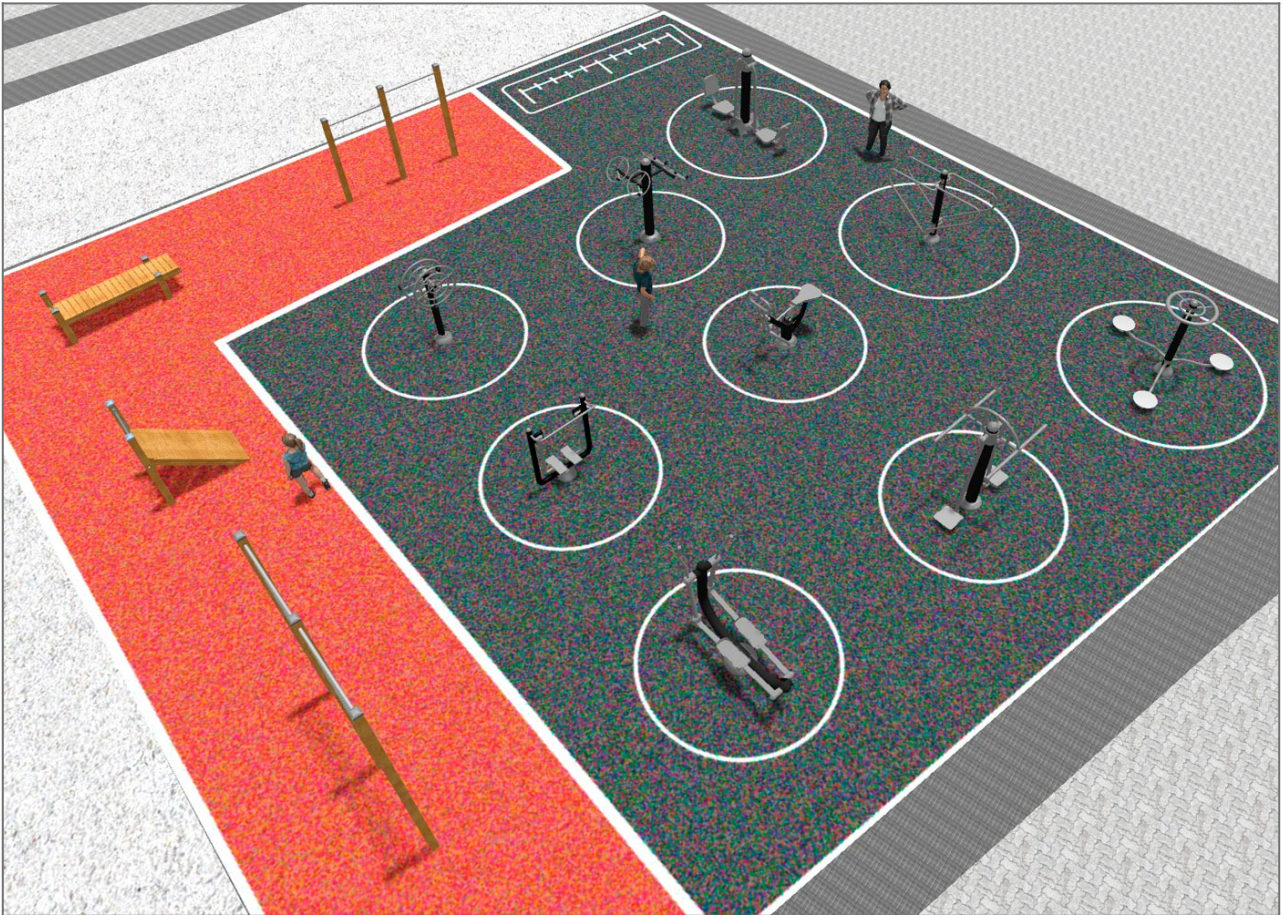

Project

PROJ-163-2021

Surface: 260 m²

Email: info@benito.com

Telephone: +34 93 852 1000

BENITO
-Playground Equipment

BENITO
-Playground Equipment

Product	Description
<p>JSA008N</p> 	<p>Rowing The healthy elements manufactured by BENITO enable people to exercise in both public and private spaces, increasing their well-being and quality of life while boosting health and social relations. - Health functions: improving cardiovascular and respiratory functions, strengthening muscles and enhancing agility, flexibility and coordination of movements. - Social functions: creating leisure activities, promoting social integration and a more intensive recreational use of public spaces.</p> <p>Data Sheet Certificate</p>
<p>JSA002N</p> 	<p>Extension The healthy elements manufactured by BENITO enable people to exercise in both public and private spaces, increasing their well-being and quality of life while boosting health and social relations. - Health functions: improving cardiovascular and respiratory functions, strengthening muscles and enhancing agility, flexibility and coordination of movements. - Social functions: creating leisure activities, promoting social integration and a more intensive recreational use of public spaces.</p> <p>Data Sheet Certificate</p>
<p>JSA005N</p> 	<p>Wheels The healthy elements manufactured by BENITO enable people to exercise in both public and private spaces, increasing their well-being and quality of life while boosting health and social relations. - Health functions: improving cardiovascular and respiratory functions, strengthening muscles and enhancing agility, flexibility and coordination of movements. - Social functions: creating leisure activities, promoting social integration and a more intensive recreational use of public spaces.</p> <p>Data Sheet Certificate</p>
<p>JSA007N</p> 	<p>Hockey BENITO's healthy elements allow older people and adults to practice sports in both public and private spaces, allowing people to increase their well-being and quality of life, promoting health and social relationships. - Health functions , cardiovascular and respiratory improvement, muscle strengthening, agility, flexibility and coordination of movements. - Social functions , creation of leisure activities, promoting social integration, and greater recreational use of public spaces.</p> <p>Data Sheet Certificate</p>
<p>JSA006N</p> 	<p>Climber BENITO's healthy elements allow older people and adults to practice sports in both public and private spaces, allowing people to increase their well-being and quality of life, promoting health and social relationships. - Health functions , cardiovascular and respiratory improvement, muscle strengthening, agility, flexibility and coordination of movements. - Social functions , creation of leisure activities, promoting social integration, and greater recreational use of public spaces.</p> <p>Data Sheet Certificate</p>
<p>JSA009N</p> 	<p>Rudder The healthy elements manufactured by BENITO enable people to exercise in both public and private spaces, increasing their well-being and quality of life while boosting health and social relations. - Health functions: improving cardiovascular and respiratory functions, strengthening muscles and enhancing agility, flexibility and coordination of movements. - Social functions: creating leisure activities, promoting social integration and a more intensive recreational use of public spaces.</p> <p>Data Sheet Certificate</p>