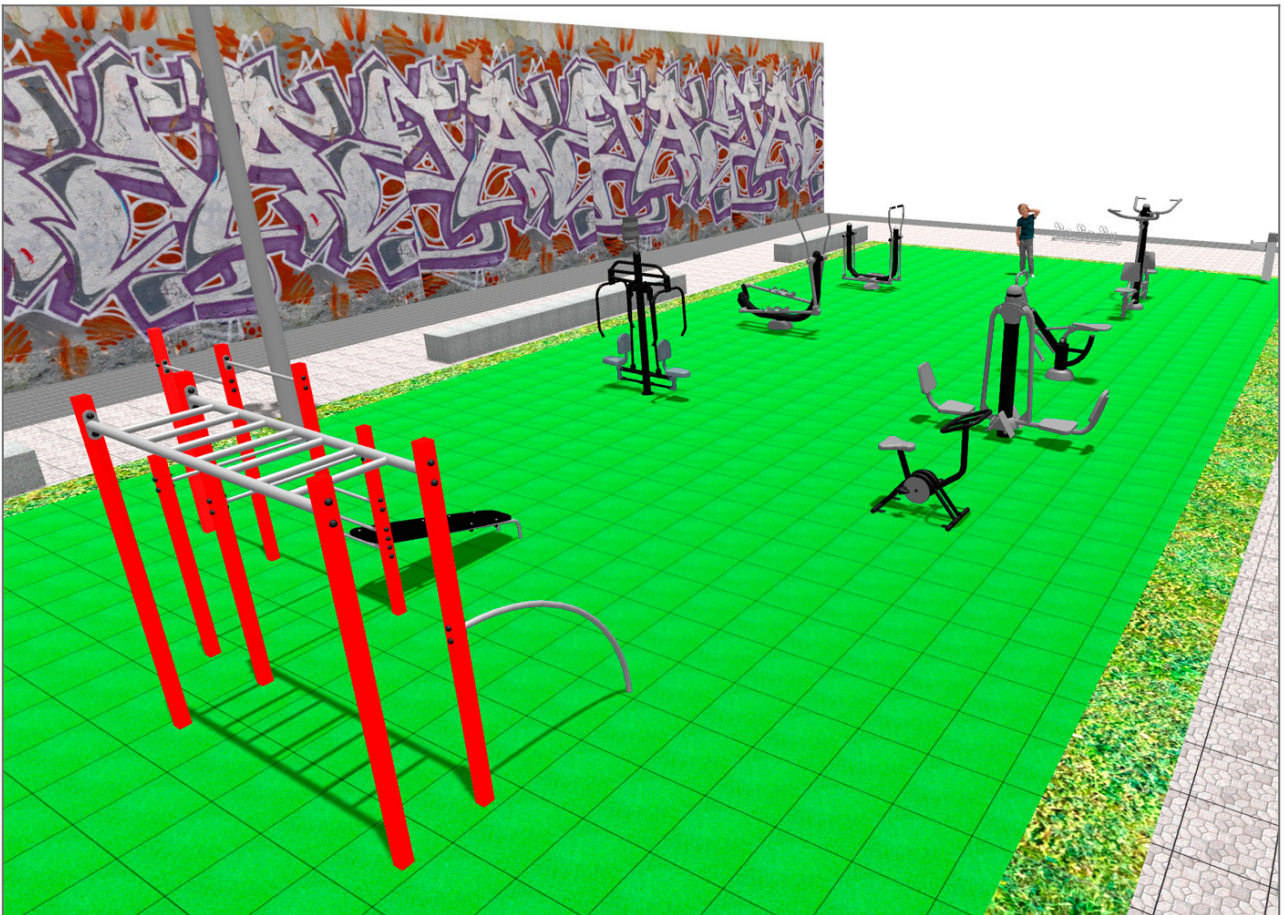

| Product | Description |
|----------------------------------------------------------------------------------------------------|--------------------------------------------------------------------------------------------------------------------------------------------------------------------------------------------------------------------------------------------------------------------------------------------------------------------------------------------------------------------------------------------------------------------------------------------------------------------------------------------------------------------------------------------------------------------------------------------------------------------------------------|
| <p>JSA002N</p>  | <p>Extension The healthy elements manufactured by BENITO enable people to exercise in both public and private spaces, increasing their well-being and quality of life while boosting health and social relations. - Health functions: improving cardiovascular and respiratory functions, strengthening muscles and enhancing agility, flexibility and coordination of movements. - Social functions: creating leisure activities, promoting social integration and a more intensive recreational use of public spaces.</p> <p>Data Sheet Certificate</p> |
| <p>JSA003N</p>  | <p>Chest Press BENITO's healthy elements allow older people and adults to practice sports in both public and private spaces, allowing people to increase their well-being and quality of life, promoting health and social relationships. - Health functions, cardiovascular and respiratory improvement, muscle strengthening, agility, flexibility and coordination of movements. - Social functions , creation of leisure activities, promoting social integration, and greater recreational use of public spaces.</p> <p>Data Sheet Certificate</p> |
| <p>JSA006N</p>  | <p>Climber BENITO's healthy elements allow older people and adults to practice sports in both public and private spaces, allowing people to increase their well-being and quality of life, promoting health and social relationships. - Health functions , cardiovascular and respiratory improvement, muscle strengthening, agility, flexibility and coordination of movements. - Social functions , creation of leisure activities, promoting social integration, and greater recreational use of public spaces.</p> <p>Data Sheet Certificate</p> |
| <p>JSA010N</p>  | <p>Pull Down BENITO's healthy elements allow older people and adults to practice sports in both public and private spaces, allowing people to increase their well-being and quality of life, promoting health and social relationships. - Health functions , cardiovascular and respiratory improvement, muscle strengthening, agility, flexibility and coordination of movements. - Social functions , creation of leisure activities, promoting social integration, and greater recreational use of public spaces.</p> <p>Data Sheet Certificate</p> |
| <p>JSA014N</p>  | <p>Eliptic The healthy elements manufactured by BENITO enable people to exercise in both public and private spaces, increasing their well-being and quality of life while boosting health and social relations. - Health functions: improving cardiovascular and respiratory functions, strengthening muscles and enhancing agility, flexibility and coordination of movements. - Social functions: creating leisure activities, promoting social integration and a more intensive recreational use of public spaces.</p> <p>Data Sheet Certificate</p> |
| <p>JCIR23H</p>  | <p>Workfit Pro L BENITO designs and manufactures sports and leisure spaces for exercising and enjoying the outdoors without limitations. Work-fit PRO is a professional product aimed at people who want to perform intensive exercise to strengthen body and mind . Each of the designed models contains several elements to allow for diverse and complete exercises to develop complete physical fitness.</p> <p>Data Sheet Certificate</p> |