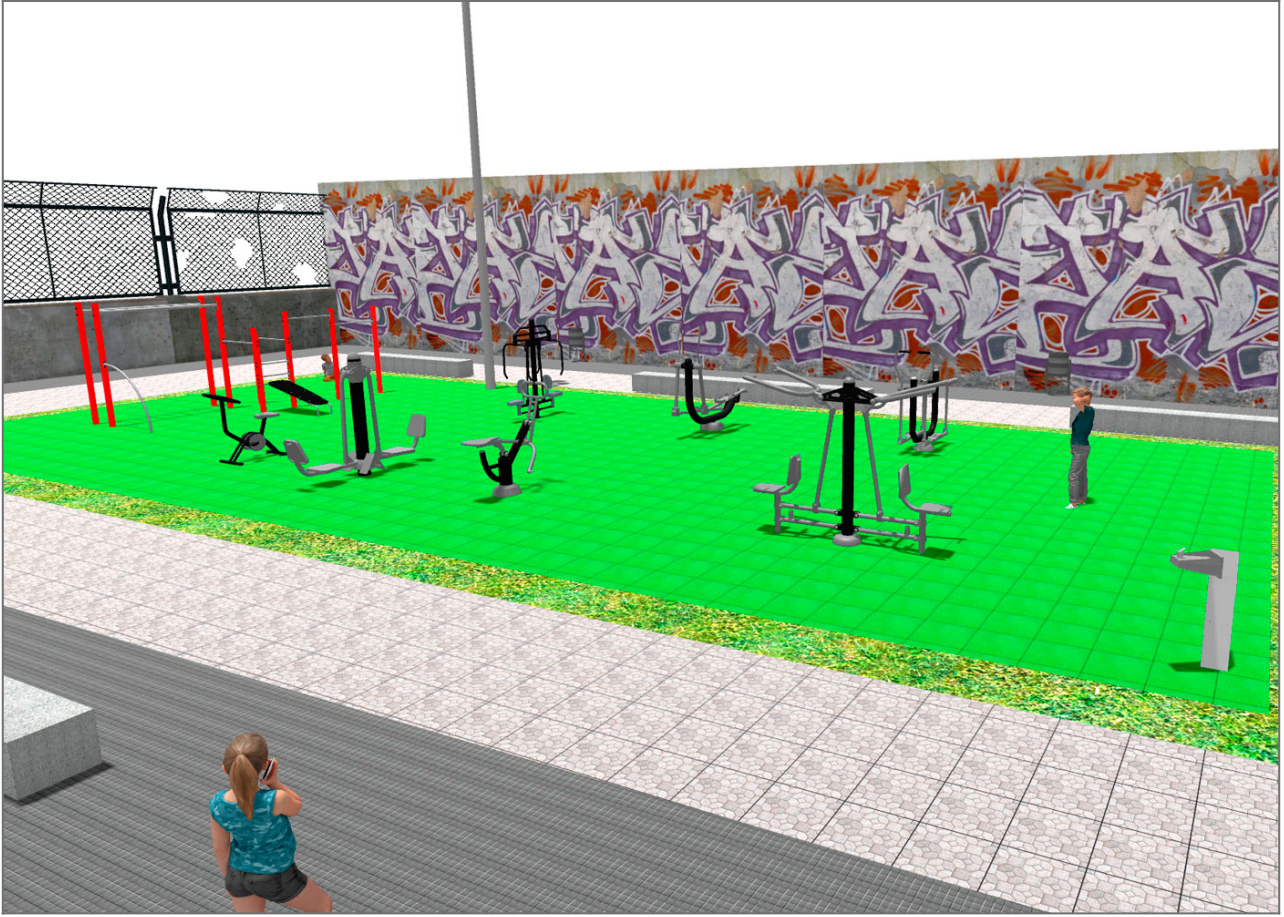

| Product | Description |
|----------------------------------------------------------------------------------------------------|--------------------------------------------------------------------------------------------------------------------------------------------------------------------------------------------------------------------------------------------------------------------------------------------------------------------------------------------------------------------------------------------------------------------------------------------------------------------------------------------------------------------------------------------------------------------------------------------------------------------------------------|
| <p>JSA002N</p>  | <p>Extension The healthy elements manufactured by BENITO enable people to exercise in both public and private spaces, increasing their well-being and quality of life while boosting health and social relations. - Health functions: improving cardiovascular and respiratory functions, strengthening muscles and enhancing agility, flexibility and coordination of movements. - Social functions: creating leisure activities, promoting social integration and a more intensive recreational use of public spaces.</p> <p>Data Sheet Certificate</p> |
| <p>JSA003N</p>  | <p>Chest Press BENITO's healthy elements allow older people and adults to practice sports in both public and private spaces, allowing people to increase their well-being and quality of life, promoting health and social relationships. - Health functions, cardiovascular and respiratory improvement, muscle strengthening, agility, flexibility and coordination of movements. - Social functions , creation of leisure activities, promoting social integration, and greater recreational use of public spaces.</p> <p>Data Sheet Certificate</p> |
| <p>JSA006N</p>  | <p>Climber BENITO's healthy elements allow older people and adults to practice sports in both public and private spaces, allowing people to increase their well-being and quality of life, promoting health and social relationships. - Health functions , cardiovascular and respiratory improvement, muscle strengthening, agility, flexibility and coordination of movements. - Social functions , creation of leisure activities, promoting social integration, and greater recreational use of public spaces.</p> <p>Data Sheet Certificate</p> |
| <p>JSA010N</p>  | <p>Pull Down BENITO's healthy elements allow older people and adults to practice sports in both public and private spaces, allowing people to increase their well-being and quality of life, promoting health and social relationships. - Health functions , cardiovascular and respiratory improvement, muscle strengthening, agility, flexibility and coordination of movements. - Social functions , creation of leisure activities, promoting social integration, and greater recreational use of public spaces.</p> <p>Data Sheet Certificate</p> |
| <p>JSA014N</p>  | <p>Eliptic The healthy elements manufactured by BENITO enable people to exercise in both public and private spaces, increasing their well-being and quality of life while boosting health and social relations. - Health functions: improving cardiovascular and respiratory functions, strengthening muscles and enhancing agility, flexibility and coordination of movements. - Social functions: creating leisure activities, promoting social integration and a more intensive recreational use of public spaces.</p> <p>Data Sheet Certificate</p> |
| <p>JCIR23H</p>  | <p>Workfit Pro L BENITO designs and manufactures sports and leisure spaces for exercising and enjoying the outdoors without limitations. Work-fit PRO is a professional product aimed at people who want to perform intensive exercise to strengthen body and mind . Each of the designed models contains several elements to allow for diverse and complete exercises to develop complete physical fitness.</p> <p>Data Sheet Certificate</p> |