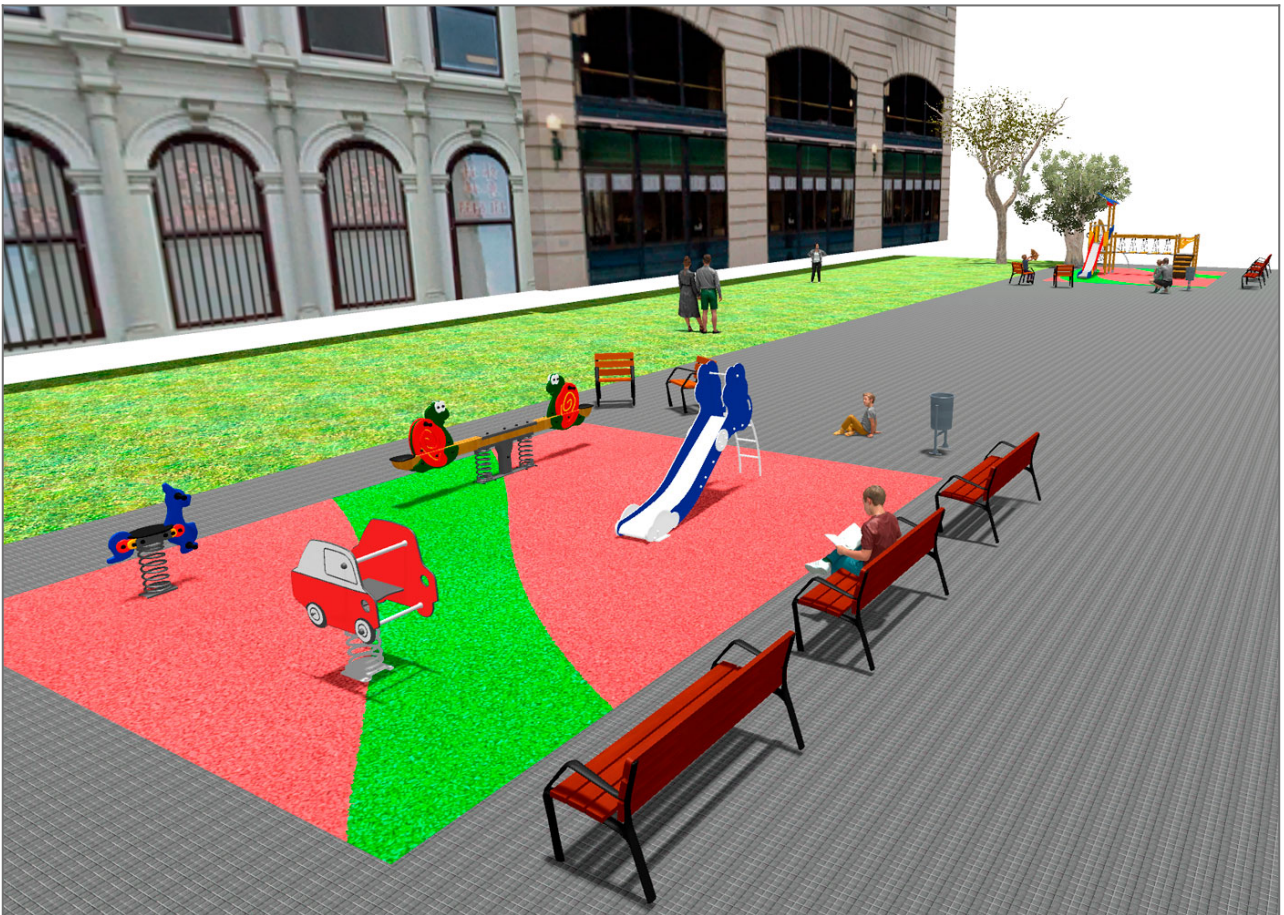

# BENITO

-Playground Equipment

# BENITO

-Playground Equipment

Product	Description
<p>JK004B</p> 	<p><b>Klasik 4</b> If you like wooden elements, the KLASIK collection is made for you. Playability, great challenges and colours for all.</p> <p><a href="#">Data Sheet</a> <a href="#">Certificate</a></p>
<p>JFS09</p> 	<p><b>Piona</b> Fun and educative see-saws for children. Made of resistant materials according to the EN1176 standard.</p> <p><a href="#">Data Sheet JFS09</a> <a href="#">Certificate</a> <a href="#">Certificate Conformity</a></p>
<p>JJMM02</p> 	<p><b>Coche</b> Designed by <b>Javier Mariscal</b>. Half-artist half-designer, his childlike strokes and Latin aesthetic combine perfectly with this kind of product.</p> <p><a href="#">Data Sheet JJMM02</a> <a href="#">Certificate</a> <a href="#">Certificate Conformity</a></p>
<p>JFS105</p> 	<p><b>Kangaroo</b> Fun and educative spring swing for children. Made of resistant materials according to the EN1176 standard.</p> <p><a href="#">Data Sheet</a> <a href="#">Certificate</a> <a href="#">Certificate Conformity</a></p>
<p>JT01</p> 	<p><b>Cloud Panels, HDPE:</b> high-density polyethylene characterised by its resistance to chemical abrasives. As a polymer, it is unaffected by corrosion. Due to its light elastic nature, it offers high resistance to impact, making it very difficult to break.</p> <p><a href="#">Data Sheet</a> <a href="#">Certificate</a> <a href="#">Certificate Conformity</a></p>