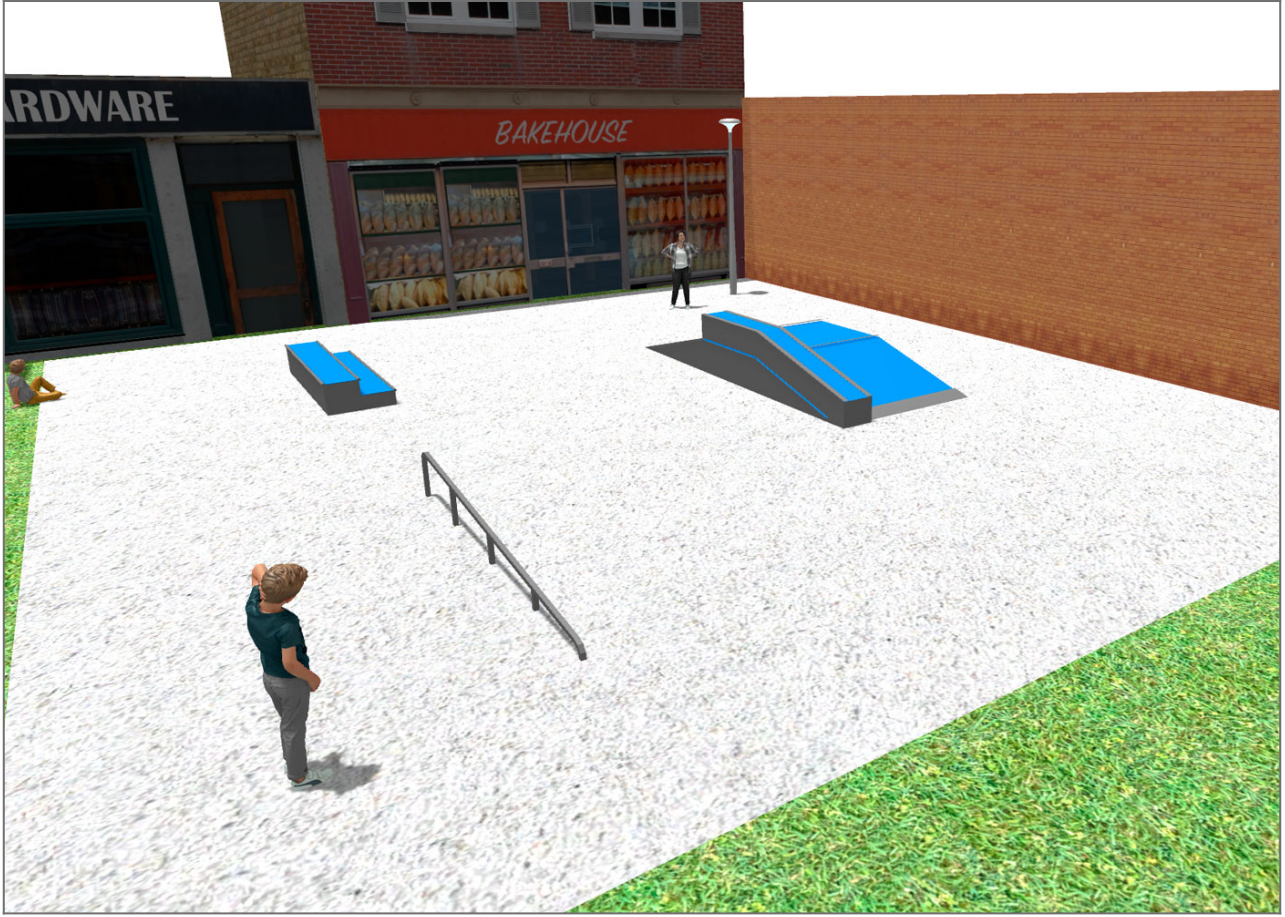

## Project

PROJ-047-2018

Surface: 250 m<sup>2</sup>

Email: [info@benito.com](mailto:info@benito.com)

Telephone: +34 93 852 1000

**BENITO**  
-Playground Equipment

**BENITO**  
-Playground Equipment

**BENITO**  
-Playground Equipment

Product	Description
<p data-bbox="140 161 300 188">JSK9025-KBS</p> 	<p data-bbox="363 161 622 188"><b>One side Curb Box 60</b></p> <p data-bbox="363 192 1497 300">The Skates elements are of modular construction that allows with the minimum effort the ability to modify the situation of the modules according to the criteria of each group of skaters. with minimum maintenance and 100% resistant to UVA rays, ice and impacts. Great adherence to the ground. The surface is not heated. Based on modular construction.</p> <p data-bbox="363 331 625 358"><a href="#">Data Sheet</a> <a href="#">Certificate</a></p>
<p data-bbox="156 430 284 456">JSK1052-K</p> 	<p data-bbox="363 430 478 456"><b>Trick Box</b></p> <p data-bbox="363 461 1497 568">The Skates elements are of modular construction that allows with the minimum effort the ability to modify the situation of the modules according to the criteria of each group of skaters. with minimum maintenance and 100% resistant to UVA rays, ice and impacts. Great adherence to the ground. The surface is not heated. Based on modular construction.</p> <p data-bbox="363 600 625 627"><a href="#">Data Sheet</a> <a href="#">Certificate</a></p>
<p data-bbox="156 698 284 725">JSK1048-C</p> 	<p data-bbox="363 698 440 725"><b>Rail C</b></p> <p data-bbox="363 730 1497 837">The Skates elements are of modular construction that allows with the minimum effort the ability to modify the situation of the modules according to the criteria of each group of skaters. with minimum maintenance and 100% resistant to UVA rays, ice and impacts. Great adherence to the ground. The surface is not heated. Based on modular construction.</p> <p data-bbox="363 869 625 896"><a href="#">Data Sheet</a> <a href="#">Certificate</a></p>