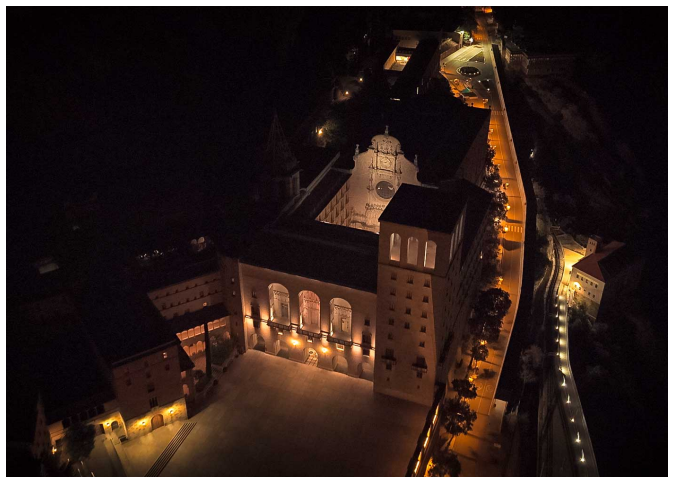

BENITO

info@benito.com
tel. 93 852 1000