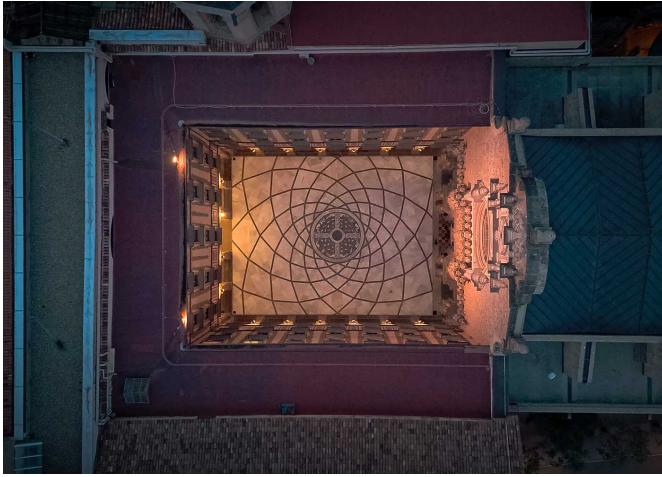

BENITO

info@benito.com
tel. 93 852 1000