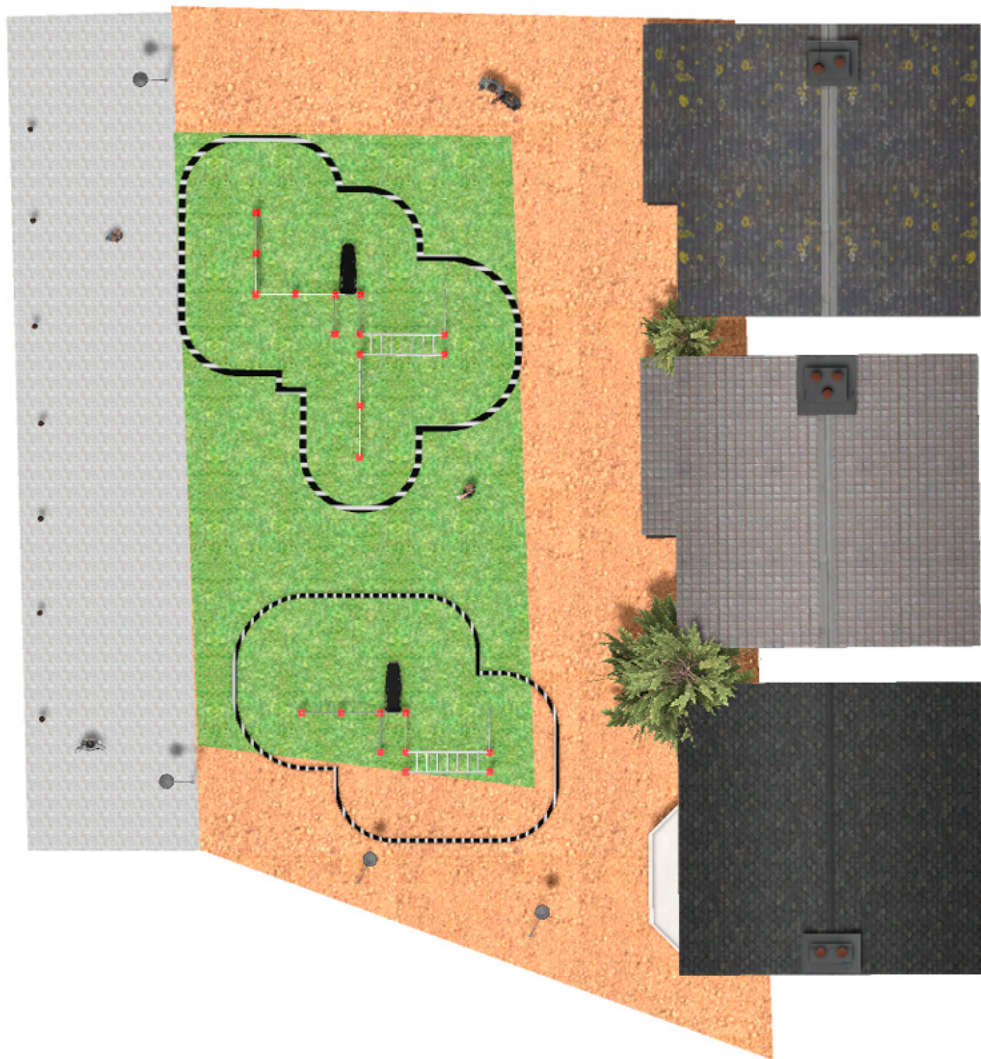

BENITO

-Playground Equipment

Project

PROJ-054-2018

Surface: 160 m²

Email: info@benito.com

Telephone: +34 93 852 1000

BENITO
-Playground Equipment

BENITO
-Playground Equipment

BENITO
-Playground Equipment

Product	Description
<p data-bbox="172 159 272 185">JCIR21H</p> 	<p data-bbox="368 159 555 185">Workfit Pro XXL</p> <p data-bbox="368 190 1453 275">BENITO designs and manufactures sports and leisure areas for exercising and enjoying the outdoors. Work-fit PRO is a professional product intended for people who want to do intensive exercise to strengthen their mind and body.</p> <p data-bbox="368 280 1469 333">Each model includes several elements to do different comprehensive exercises thus developing a good physical condition.</p> <p data-bbox="368 360 627 387">Data Sheet Certificate</p>
<p data-bbox="172 427 272 454">JCIR23H</p> 	<p data-bbox="368 427 520 454">Workfit Pro L</p> <p data-bbox="368 459 1465 512">BENITO designs and manufactures sports and leisure spaces for exercising and enjoying the outdoors without limitations.</p> <p data-bbox="368 517 1433 571">Work-fit PRO is a professional product aimed at people who want to perform intensive exercise to strengthen body and mind .</p> <p data-bbox="368 575 1461 629">Each of the designed models contains several elements to allow for diverse and complete exercises to develop complete physical fitness.</p> <p data-bbox="368 656 627 683">Data Sheet Certificate</p>